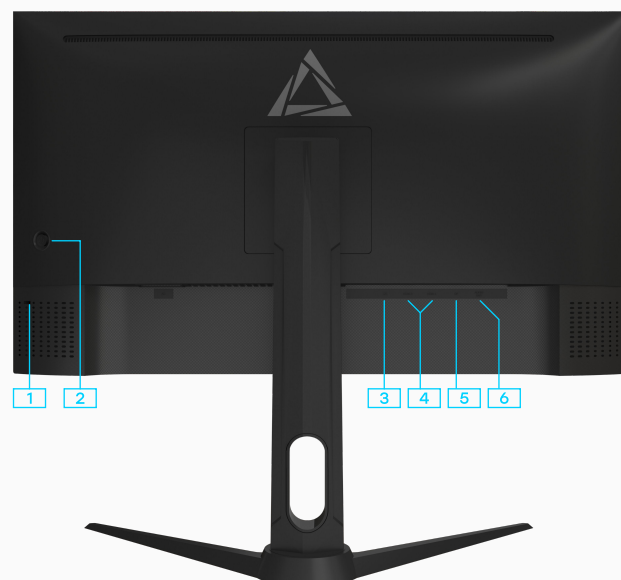

Display Sova

Model OM270I 2K

Delta Computers Sova is a range of Russian professional displays designed to create modern workstations for professionals in various fields.

The Sova OM270I monitor, with a 27-inch frameless 2K display, is intended for use with both standard applications and specialized software with high image quality requirements.

Features:

- △ Matte 27" WQHD IPS panel
- △ 90% screen-to-body ratio
- △ High color accuracy and wide viewing angles
- △ Suitable for multimonitor setups due to thin bezels
- △ Wide range of modern graphic outputs 2xHDMI/1xDP
- △ Optional adjustable stand with support for portrait mode

**MINPROMTORG
RUSSIA**

1. Kensington Lock connector
2. Power button
3. AC power connector

4. x2 HDMI 1.4
5. DisplayPort 1.2
6. Audio out